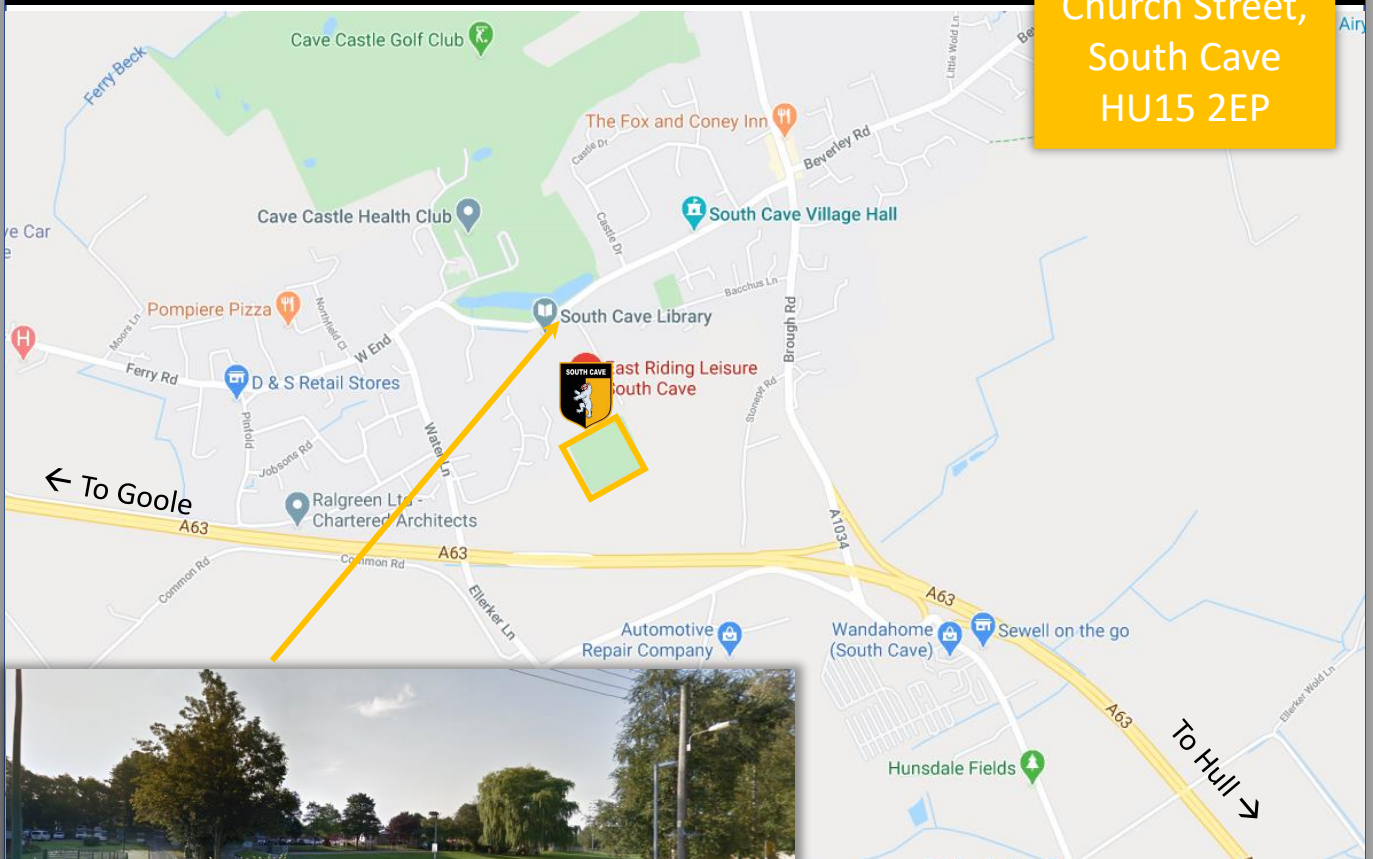

South Cave Sporting Junior Football Club

Hello!

We look forward to welcoming you to the Bull field in South Cave for the upcoming fixture!

Where to find us...

Church Street,
South Cave
HU15 2EP

You'll find us behind the school, just past the East Riding Leisure Centre

Track & Trace – Register your attendance

In accordance with the Government and FA guidelines for track and trace, we're required to register attendance of visitors to our ground.

In the event that we are notified of any attendee receiving a positive COVID-19, we will be required to pass on the contact details of anyone that may have been in attendance at the same time and date to the Government track and trace programme. The next page explains how to register your details with us.